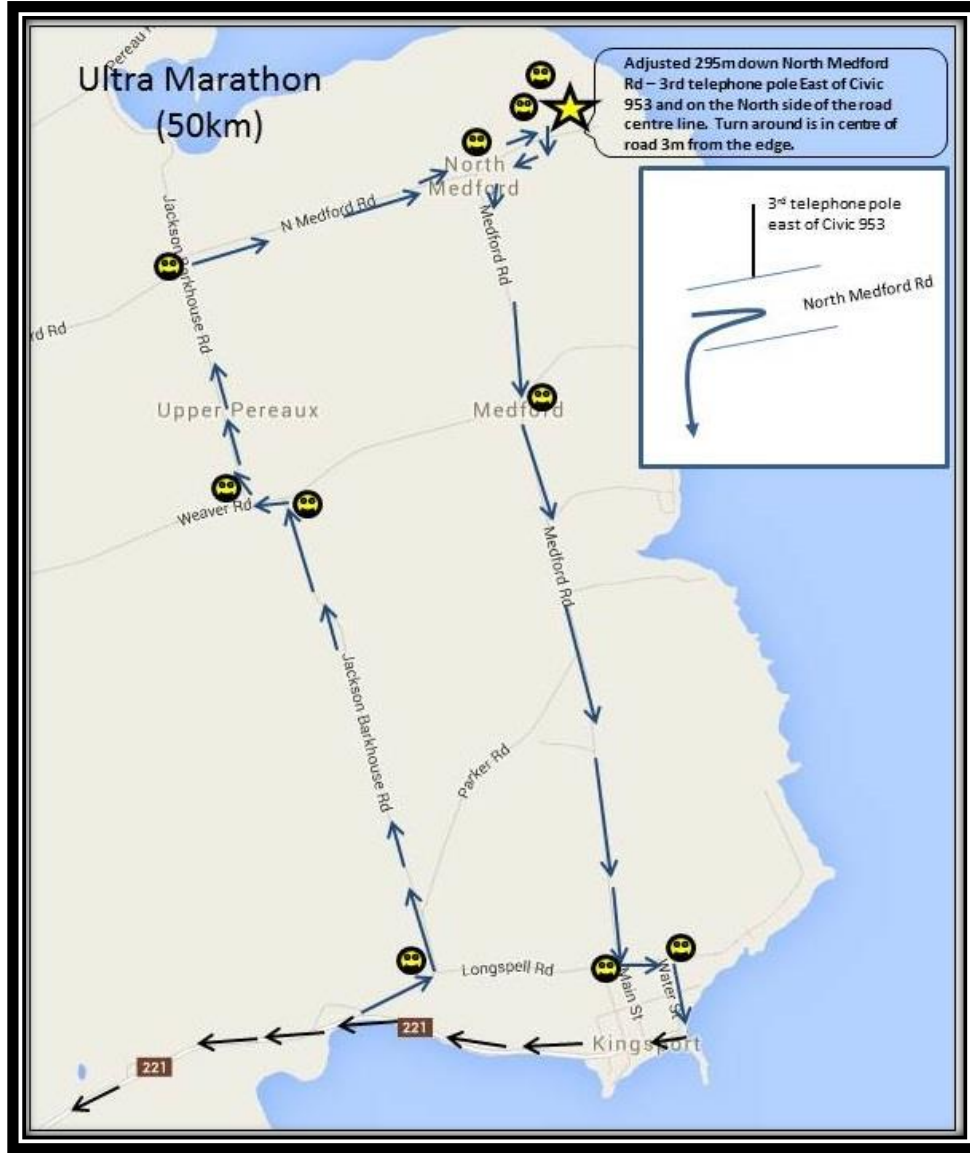

50km

The ultra breaks off of the marathon route at Longspell and Jackson Barkhouse Road – doing this loop and rejoining at Kingsport Wharf on the return with the Full marathoners

Full Marathon

VALLEY HARVEST MARATHON
Our 2018 Presenting Sponsor
Rotary Clubs of the Annapolis Valley
Thanksgiving Weekend